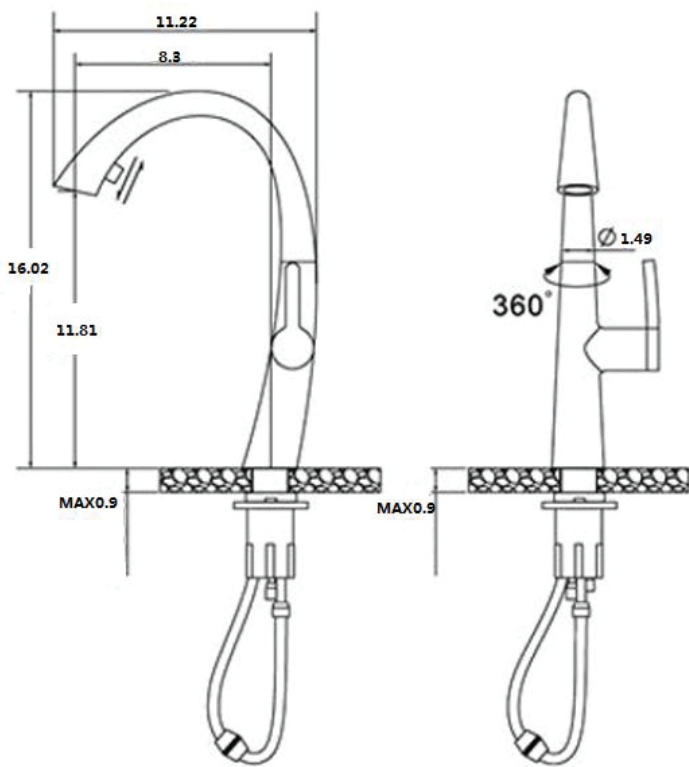

DSF-16KPO00

UPC: 813649021936

Style:

- Pull Down Kitchen Faucet
- Two Function Spray Head

Installation Type:

- Single Hole

Features:

- Brass Water Way
- Zinc Handle
- Ceramic Disc Cartridge
- Neoperl Aerator
- Stainless Steel Braided Hose, US 3/8", 50cm Length
- **Base Plate Not Included**

Flow Rate:

- 1.5 gpm max @ 60 psi

Certifications:

- cUPC

Warranty:

- Lifetime Limited Warranty

Available Color/Finish

CR - Chrome
BN - Brushed Nickel
ORB - Oil Rubbed Bronze
BKBN - Black Brushed Nickel
BKNP - Black Nickel Polished
MW - Matte White
MBK - Matte Black